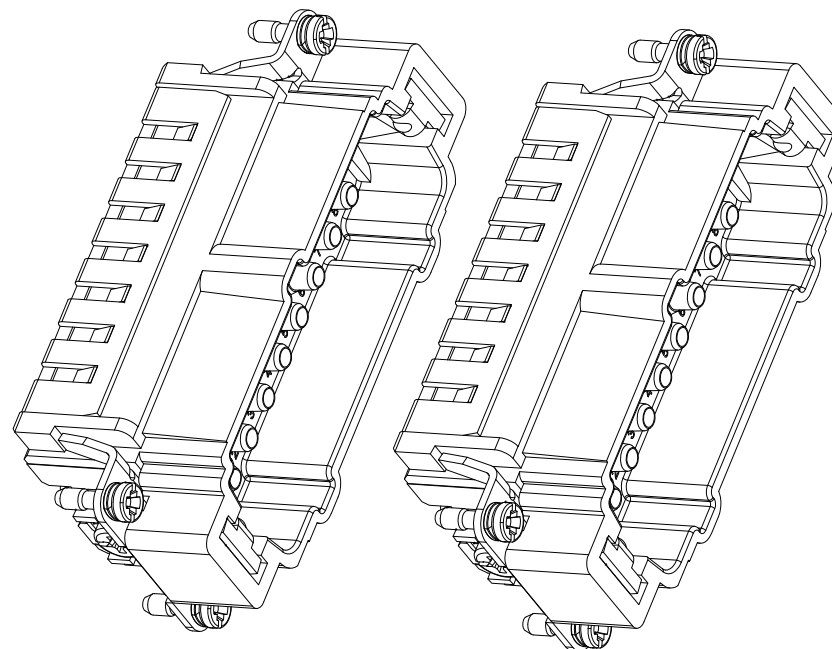

Panel cut out

 InKonn (Suzhou) Electric Technology Co., Ltd.	All Dimensions in mm Original Size DIN A4	Date 2019-12-15	Drawing No. TC7291173	Rev. A00	Scale 1:1
	Part No. 10 32 032 2110	Created by Shuxu Huang	Checked by Yiyi Luo	Page 1/1	
Type Name IE-032-CM(1-16+17-32)					