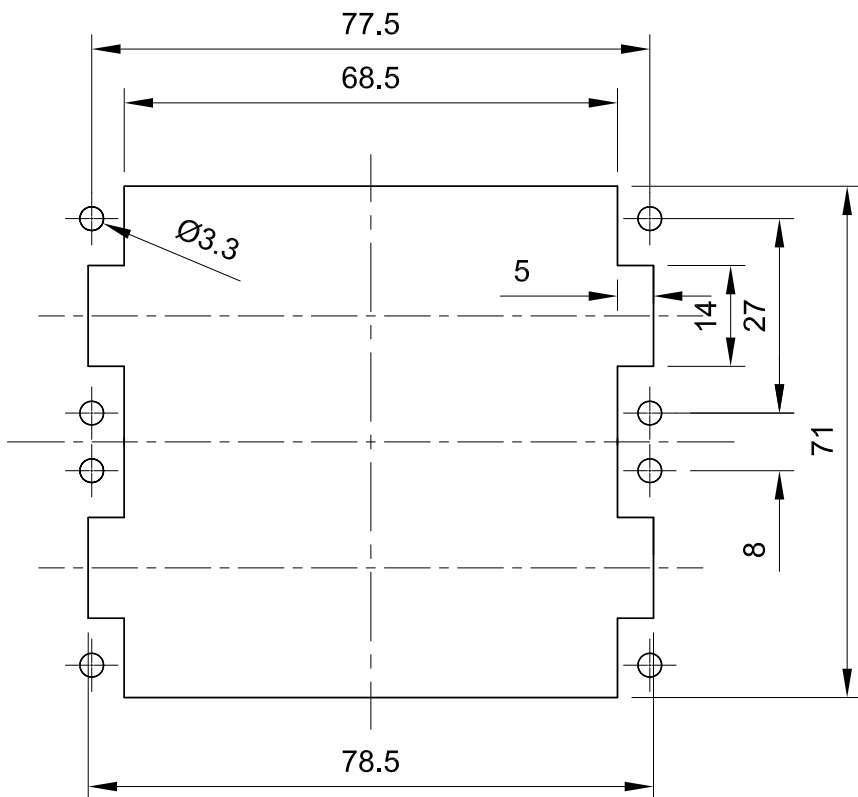

Panel cut out

 InKonn (Suzhou) Electric Technology Co., Ltd.	All Dimensions in mm Original Size DIN A4	Date 2019-12-15	Drawing No. TC7291173	Rev. A00	Scale 1:1
	Part No. 10 32 032 2110	Created by Shuxu Huang	Checked by Yiyi Luo	Page 1/1	
Type Name IE-032-CM(1-16+17-32)					